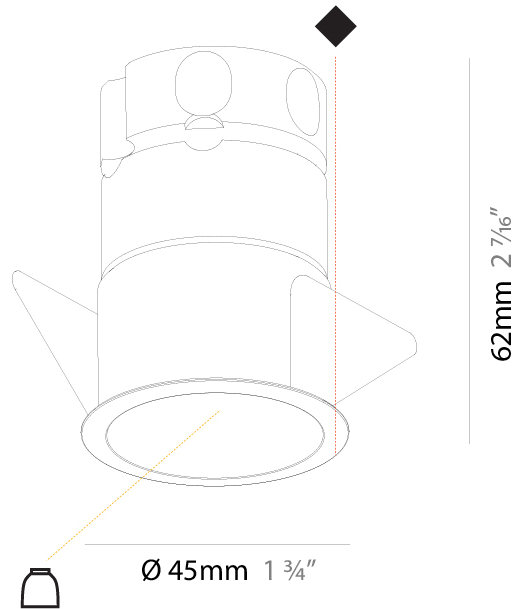

GENERAL

Series: Invader Deep
Brand: Prolicht
Division: Architectural
Mounting Type: Recessed
Mounting Location: Ceiling
Subcategory: Downlight

PHYSICAL

Shape: Round
Diameter (mm): 45
Diameter (in): 1 3/4
Height (mm): 62
Height (in): 2 7/16
Ceiling Thickness (mm): 10 / 12.5 / 15
Ceiling Thickness (in): 3/8 or 1/2 or 9/16
Min. Recessing Depth (mm): 150
Min. Recessing Depth (in): 5 7/8
Light Distribution: Downlight
Weight (kg): 0.104
Weight (lbs): 0.23
Fixture Finish: SSR / BKV / CWI / CRY / HAB / UFT / ITA / RUA / FTG / MYG / LOD / PUS / FRO / FUP / KIA / POP / BLS / SPG / MEY / GOH / GUM / CHC / COM / ABZ / JAG / OBR / MOS / ROR
Fixture Material: Aluminum Die Cast
Cut-out Measurements: 41mm / 1 5/8"

ELECTRICAL

Lamp Type: LED
Input Wattage (W): 2.3
Total Output Wattage (W): 2
Dimming: Non-Dimmable
Driver Included: No
Driver Location: Remote
Driver Type: Constant Current - 120 / 277Vac
Driver Class: Class 2
Input Voltage (V): 120 - 277
Constant Current (MA): 700
Upon Request: 0-10Vdc dimming / Phase dimming 120Vac

LED

Number of LEDs: 1
Color Temperature (°K): 2700 / 3000 / 3500 / 4000
Max. Delivered Lumen (lm): 160 / 170 / 176 / 180
Nominal Lumen (lm): 160 / 170 / 176 / 180
CRI: >90 CRI
Lamp Life (hrs): 50000

OPTICAL

Optic°: 12 / 20 / 35

RATINGS AND CERTIFICATIONS

Certified By: Certified for North American Standards
IP rating: IP20