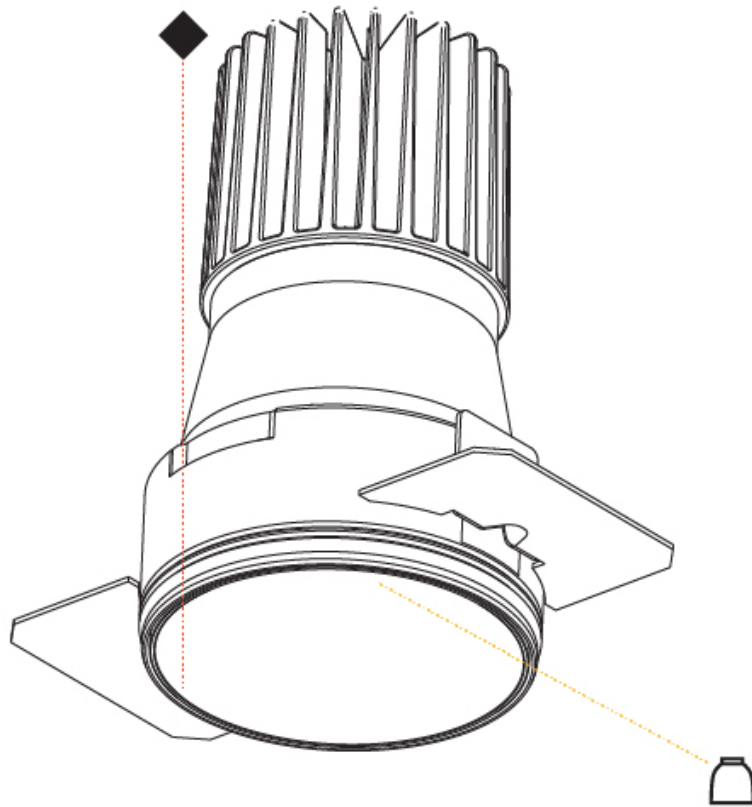

INVADER DEEP TRIMLESS

A35620-

PROJECT	_____
TYPE	_____
SPECIFIER	_____
QUANTITY	_____
DATE	_____

A